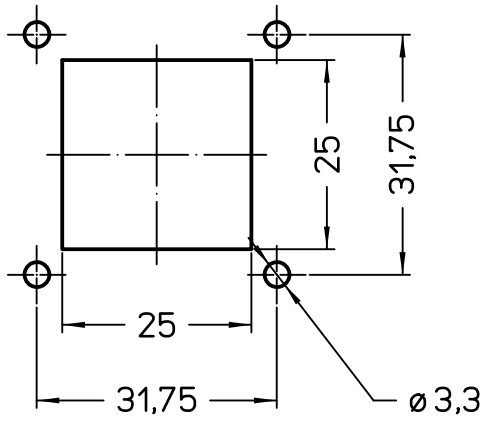

Panel cut-out for enclosures

Diritti riservati All rights reserved

REV.	DATE	SIGNATURE

Dimensions
in mm

Simplified representation with dimensions without tolerance

Original Size A4

Date 27/11/23

Sign. G. Renna

MKH IAP25

Insulating bulkhead mounting housing, with plastic lever, 4-screw fixing,
with M25 cable entry, HYGIENIC

Scale
1:1