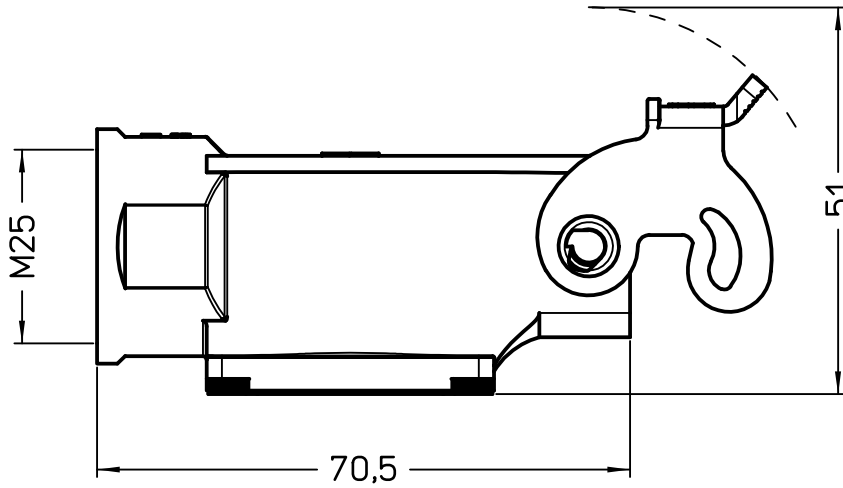

Panel cut-out for enclosures

Diritti riservati All rights reserved

REV.	DATE	SIGNATURE

Dimensions
in mm

Simplified representation with dimensions without tolerance

Original Size A4

Date 27/11/23

Sign. G. Renna

MKH IAP25

Insulating bulkhead mounting housing, with plastic lever, 4-screw fixing,
with M25 cable entry, HYGIENIC

Scale
1:1