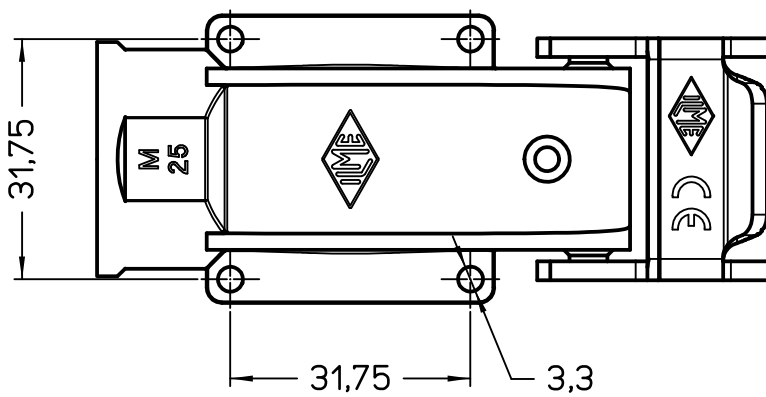

Panel cut-out for enclosures

Diritti riservati All rights reserved

REV.	DATE	SIGNATURE

Dimensions
in mm

Simplified representation with dimensions without tolerance

Original Size A4

Date 27/11/23

Sign. G. Renna

MKH IAP25

Insulating bulkhead mounting housing, with plastic lever, 4-screw fixing,
with M25 cable entry, HYGIENIC

Scale
1:1