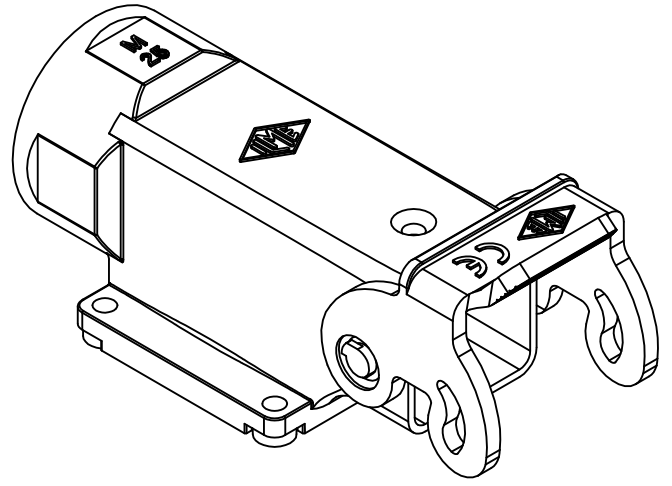

Panel cut-out for enclosures

Diritti riservati All rights reserved

REV.	DATE	SIGNATURE

Dimensions
in mm

Simplified representation with dimensions without tolerance

Original Size A4

Date 27/11/23

Sign. G. Renna

MKH IAP25

Insulating bulkhead mounting housing, with plastic lever, 4-screw fixing,
with M25 cable entry, HYGIENIC

Scale
1:1